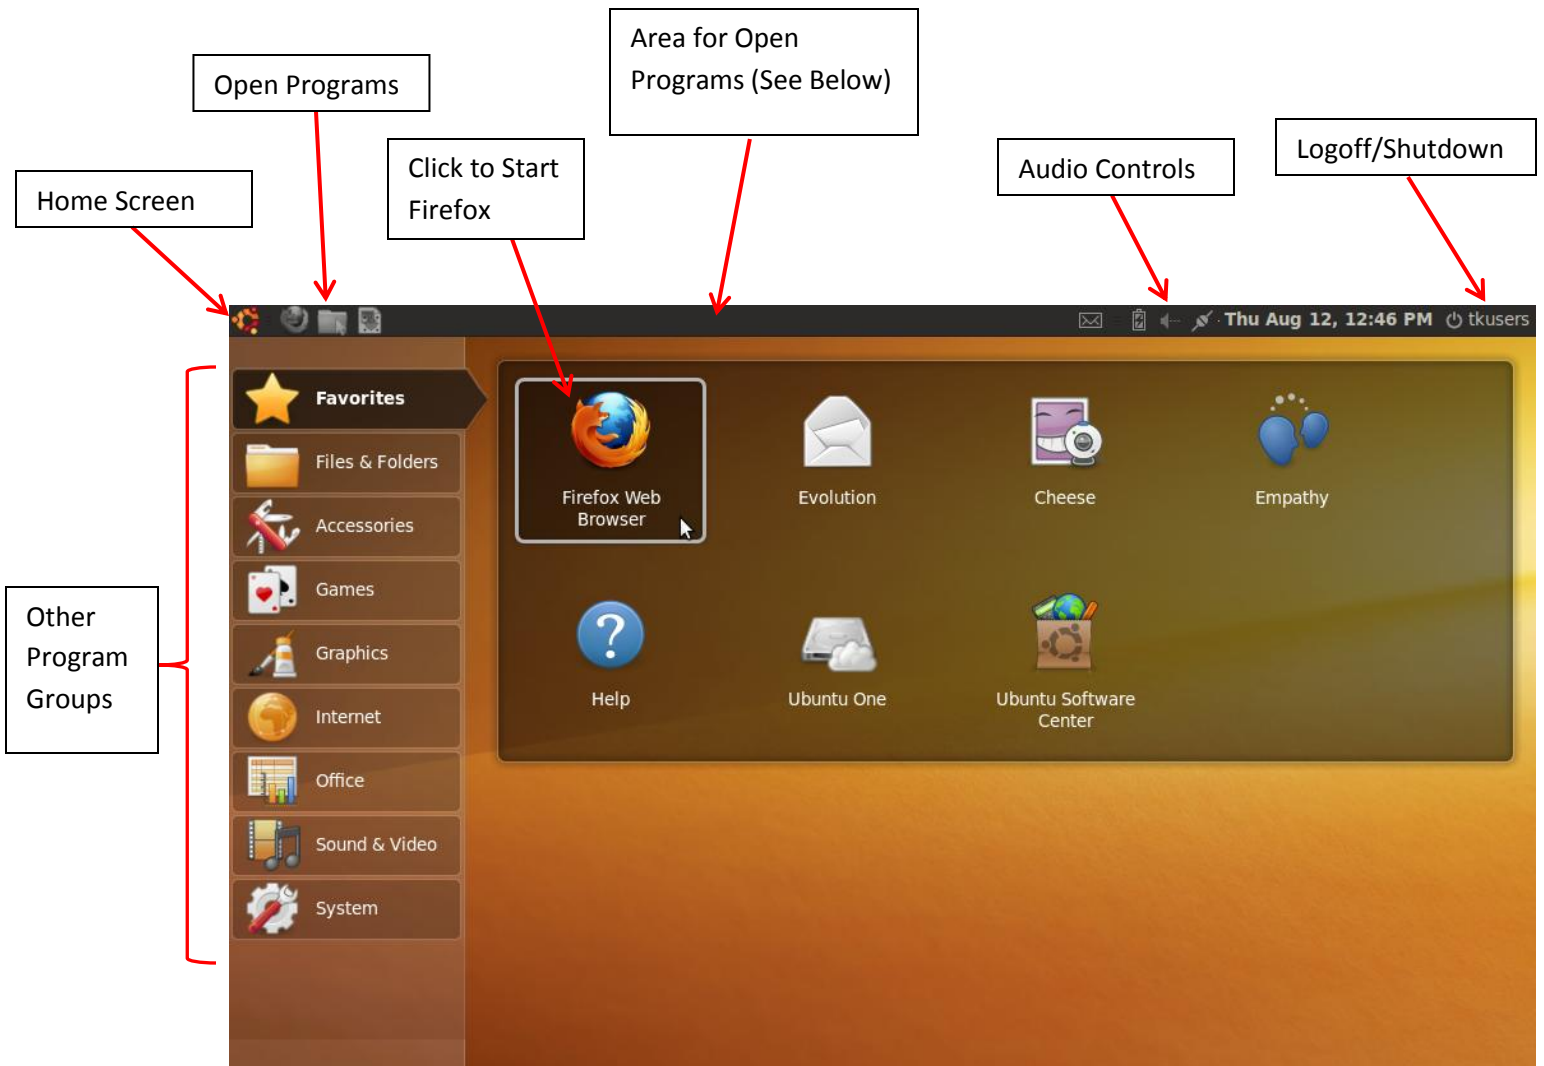

Logging In with "TK Users"

The Netbooks are setup so that **everyone** uses **one account**. The account is the "TK Users" account. To login:

1. Click TK Users
2. Enter the password: school

*** To prevent complications resulting from every user using the same login account, after you logoff or shutdown all settings, documents and web history are deleted.

Linux on the Netbooks

Below is a screen shot showing the desktop of the Netbooks with arrows describing the different parts.

When you have a program open (Like Firefox), it shows in the taskbar like this: Only one open program shows at a time. To switch programs, click the appropriate icon here: